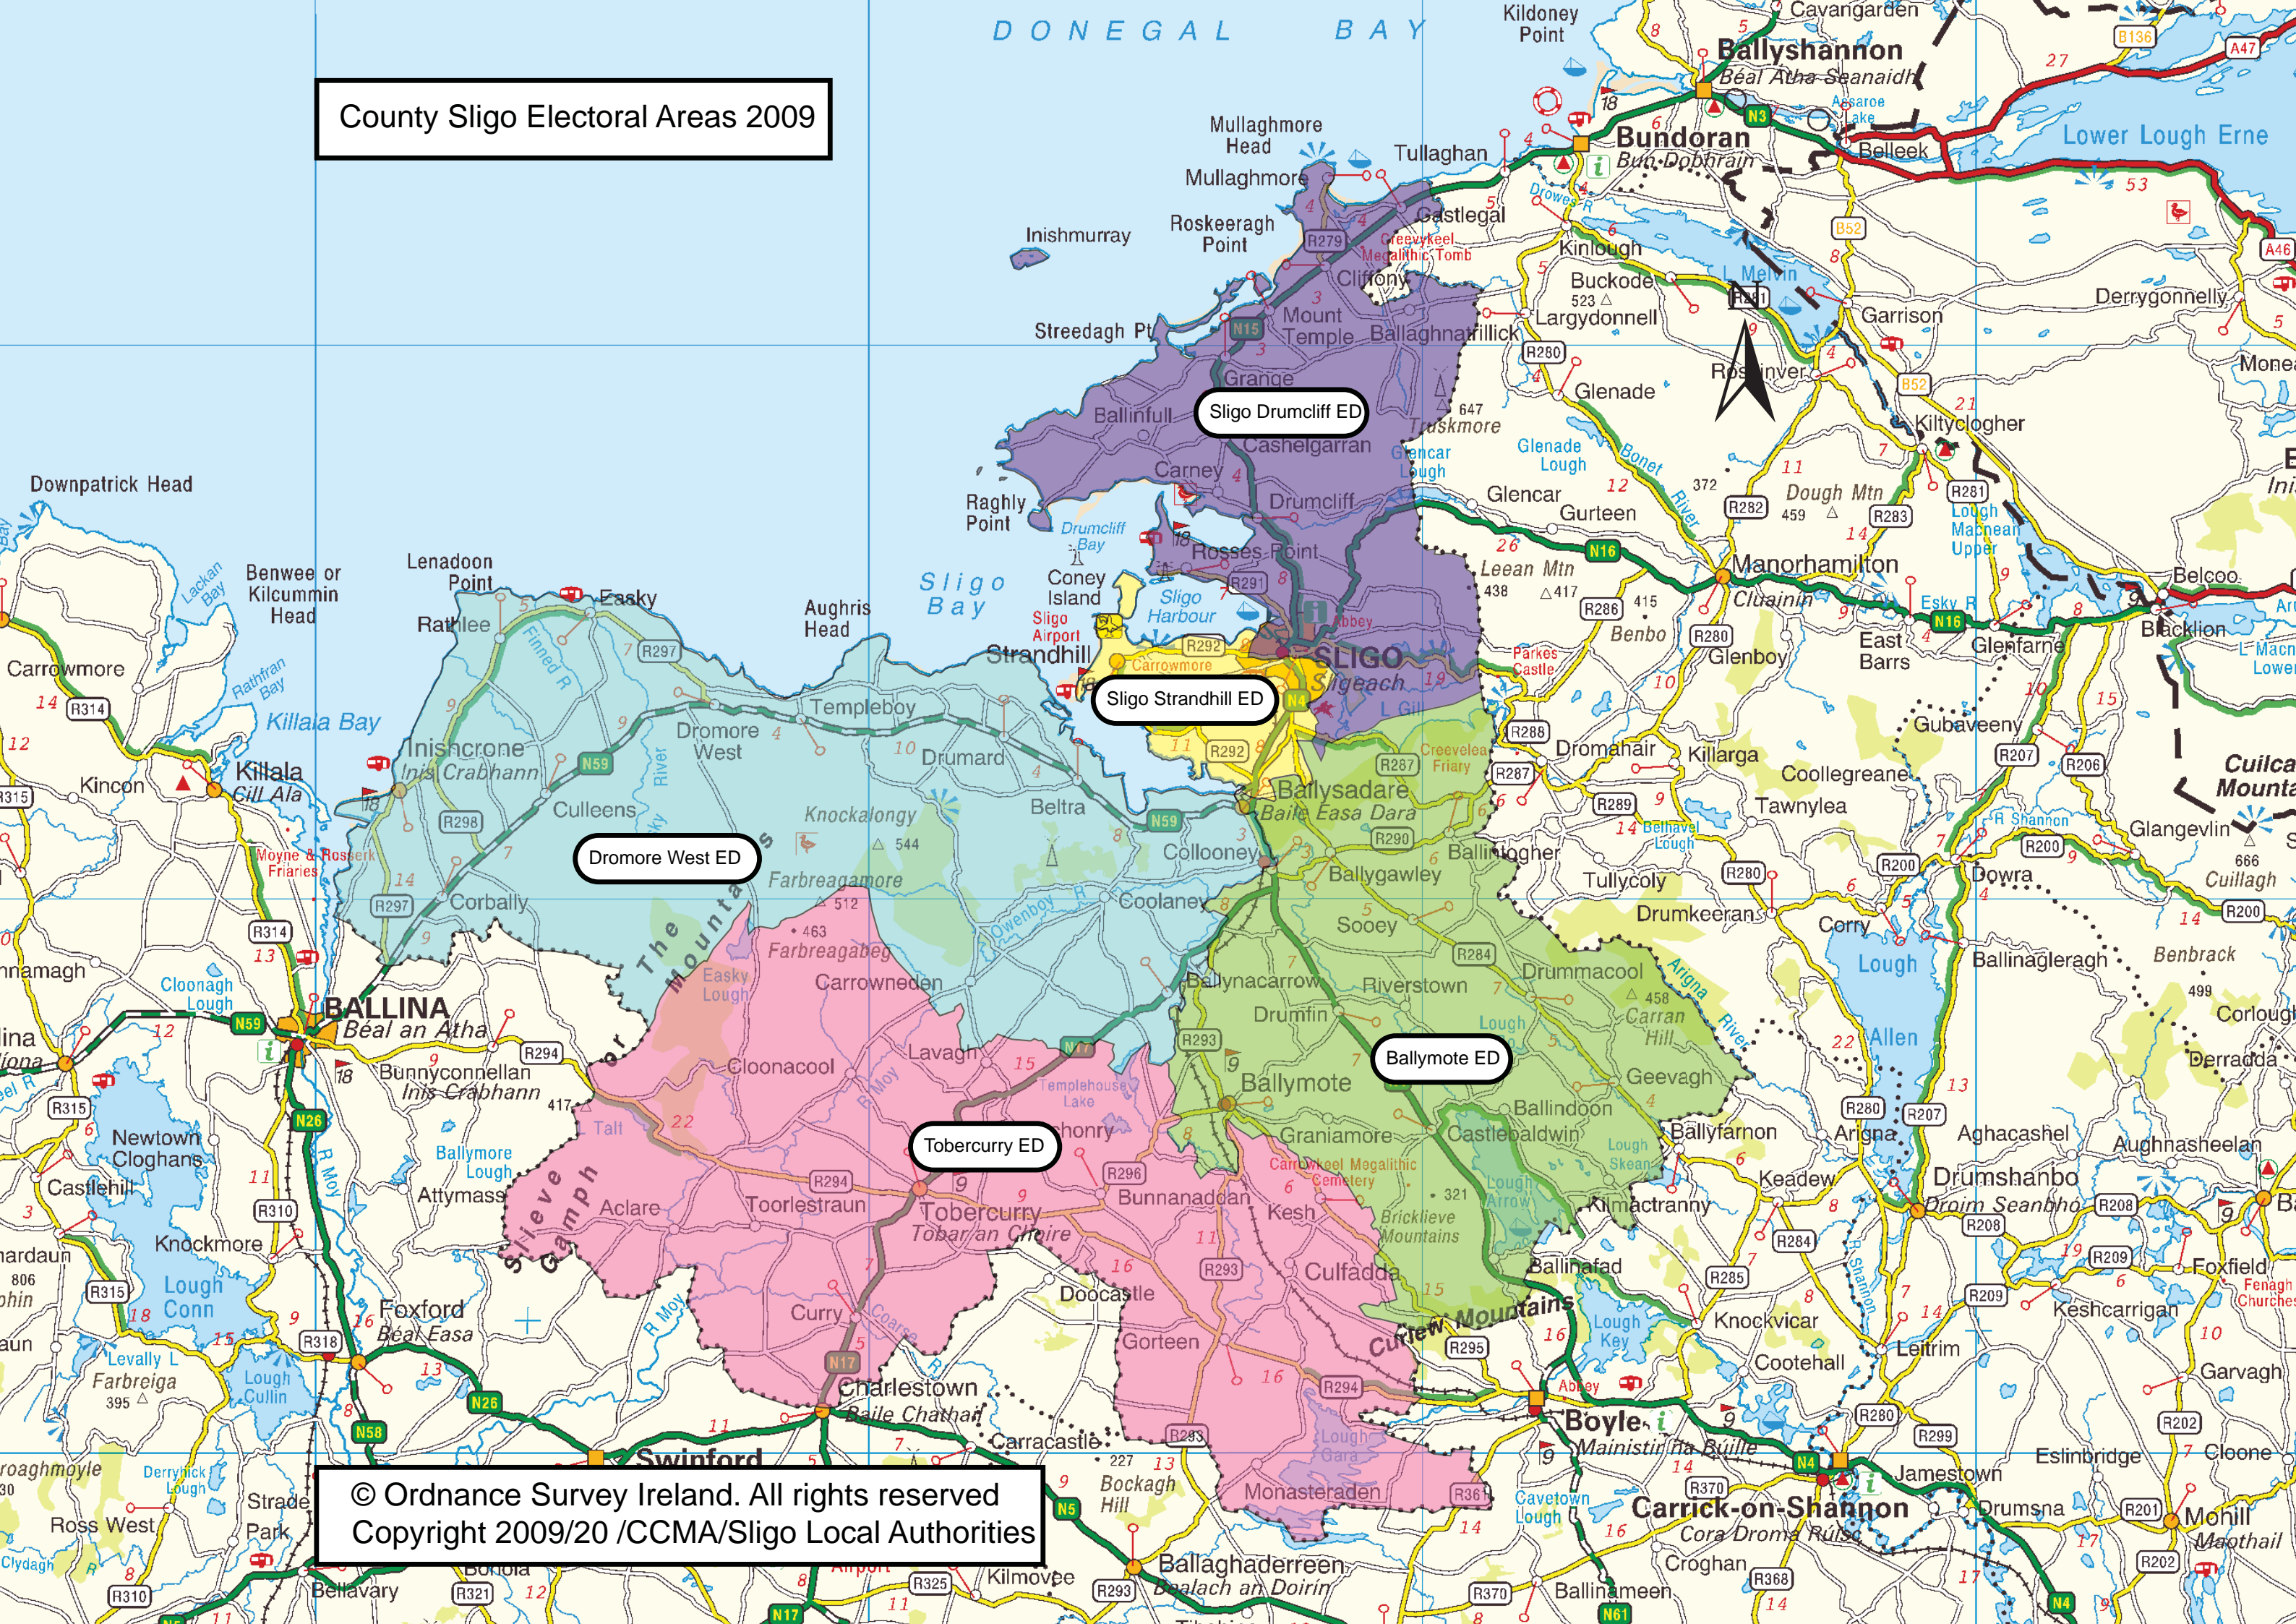

County Sligo Electoral Areas 2009

© Ordnance Survey Ireland. All rights reserved
Copyright 2009/20 /CCMA/Sligo Local Authorities